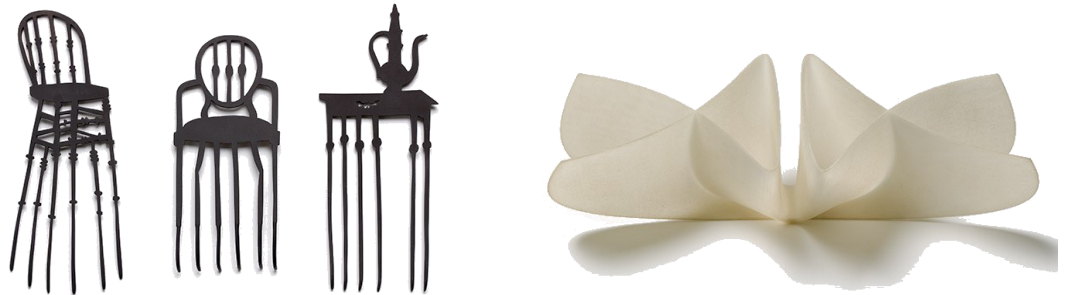

ART EXHIBITION

Explore art objects from six contemporary Australian artists and designers that focus on function, innovative design and construction.

Tuesday 16 October
to
Thursday 25 October

***The Blue Case : Technology** is part of the Elaine and Jim Wolfensohn gift travelling art exhibitions.*