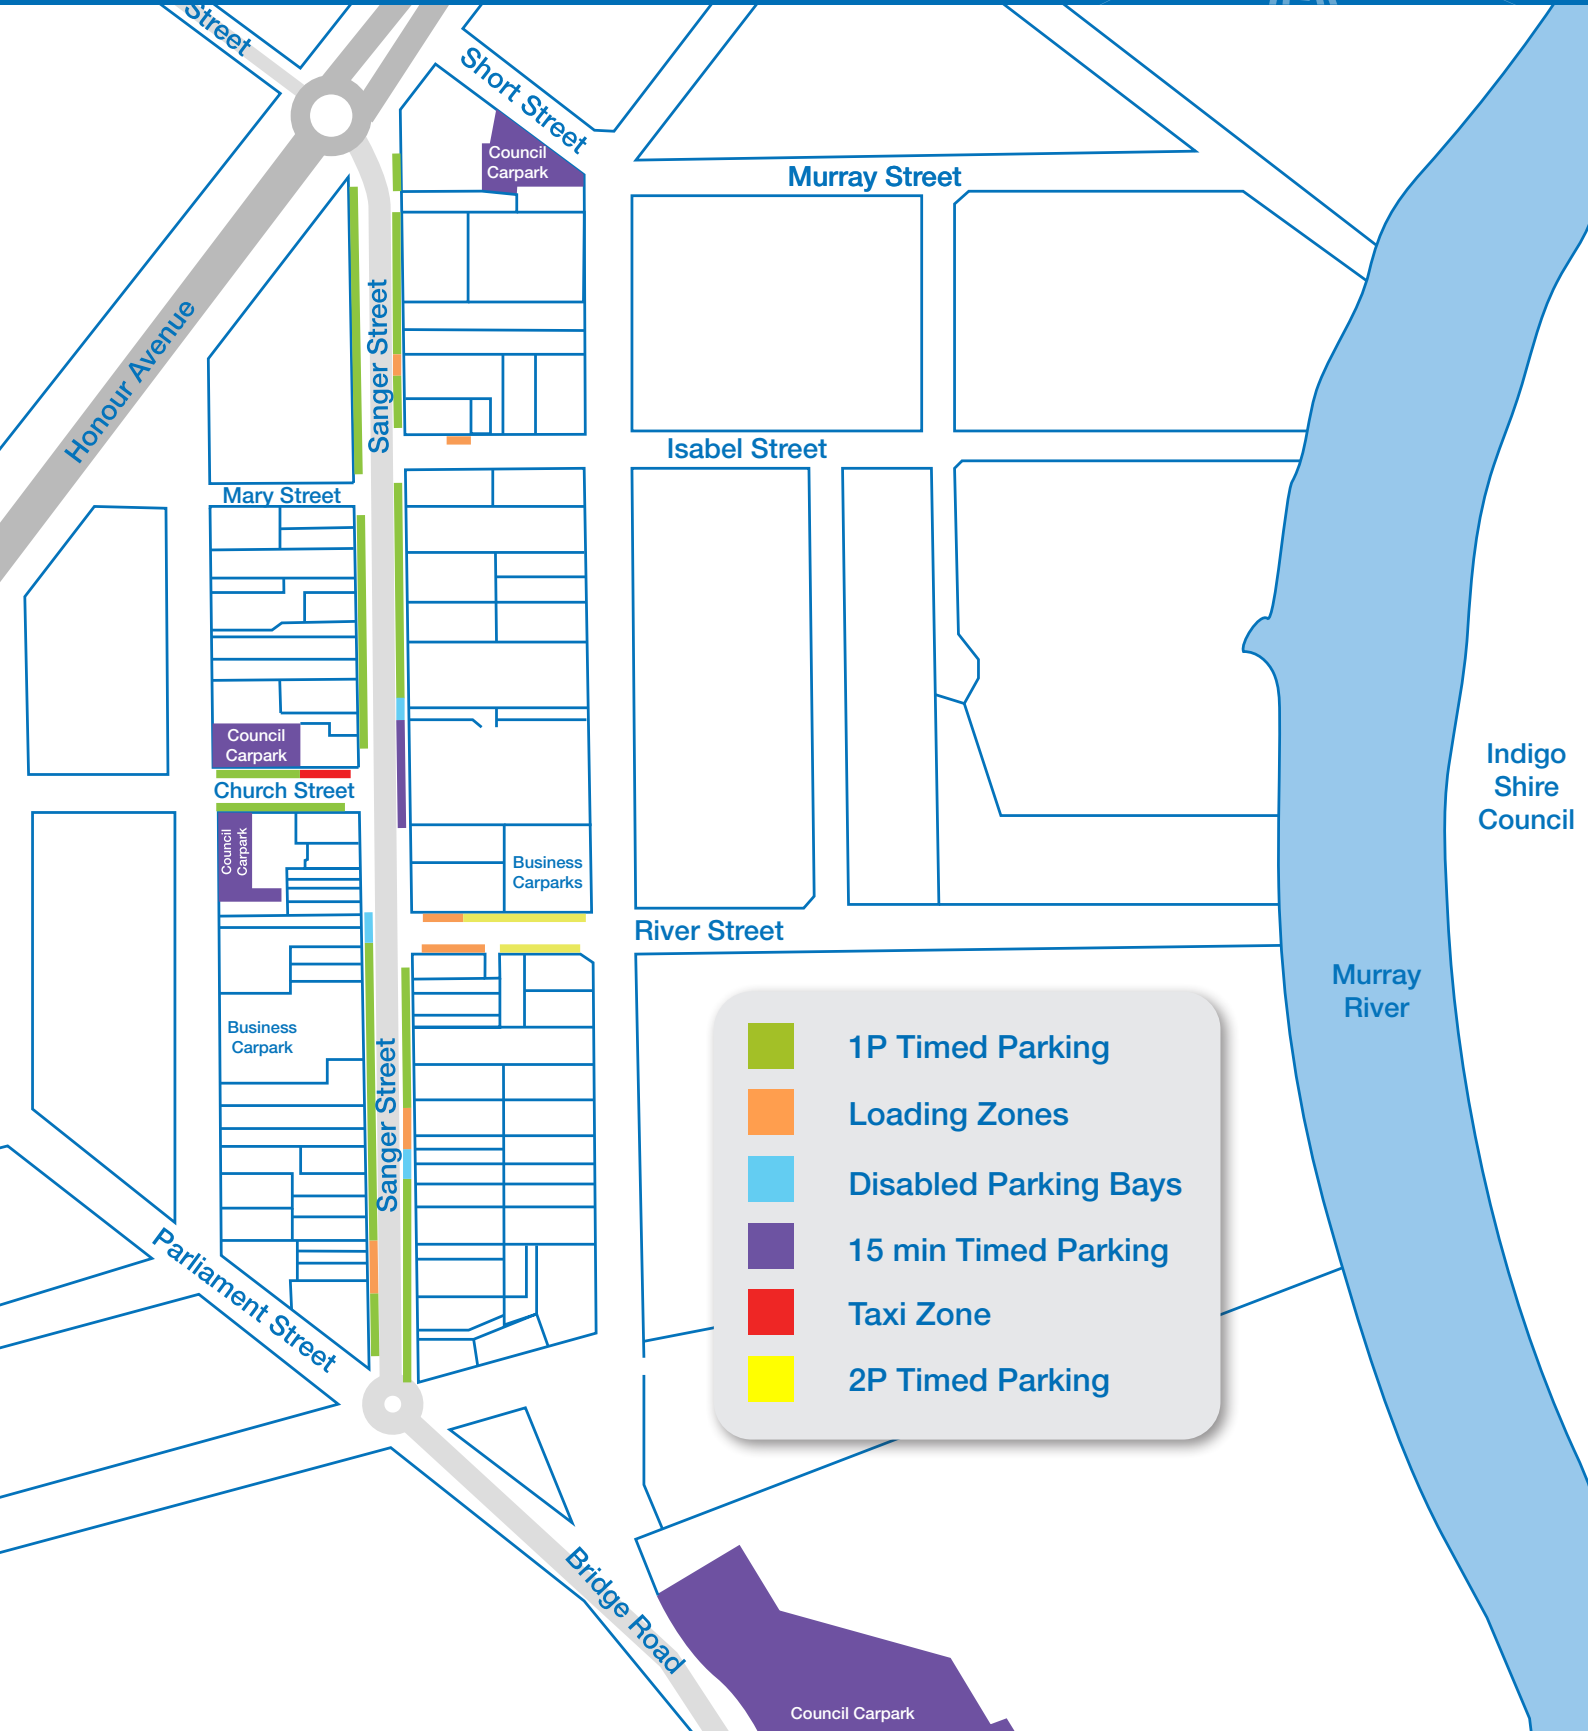

# PARKING BAYS AVAILABLE

## WITHIN THE SANGER STREET BUSINESS PRECINCT

Indigo  
Shire  
Council

Murray  
River

- 1P Timed Parking
- Loading Zones
- Disabled Parking Bays
- 15 min Timed Parking
- Taxi Zone
- 2P Timed Parking

FEDERATION  
COUNCIL